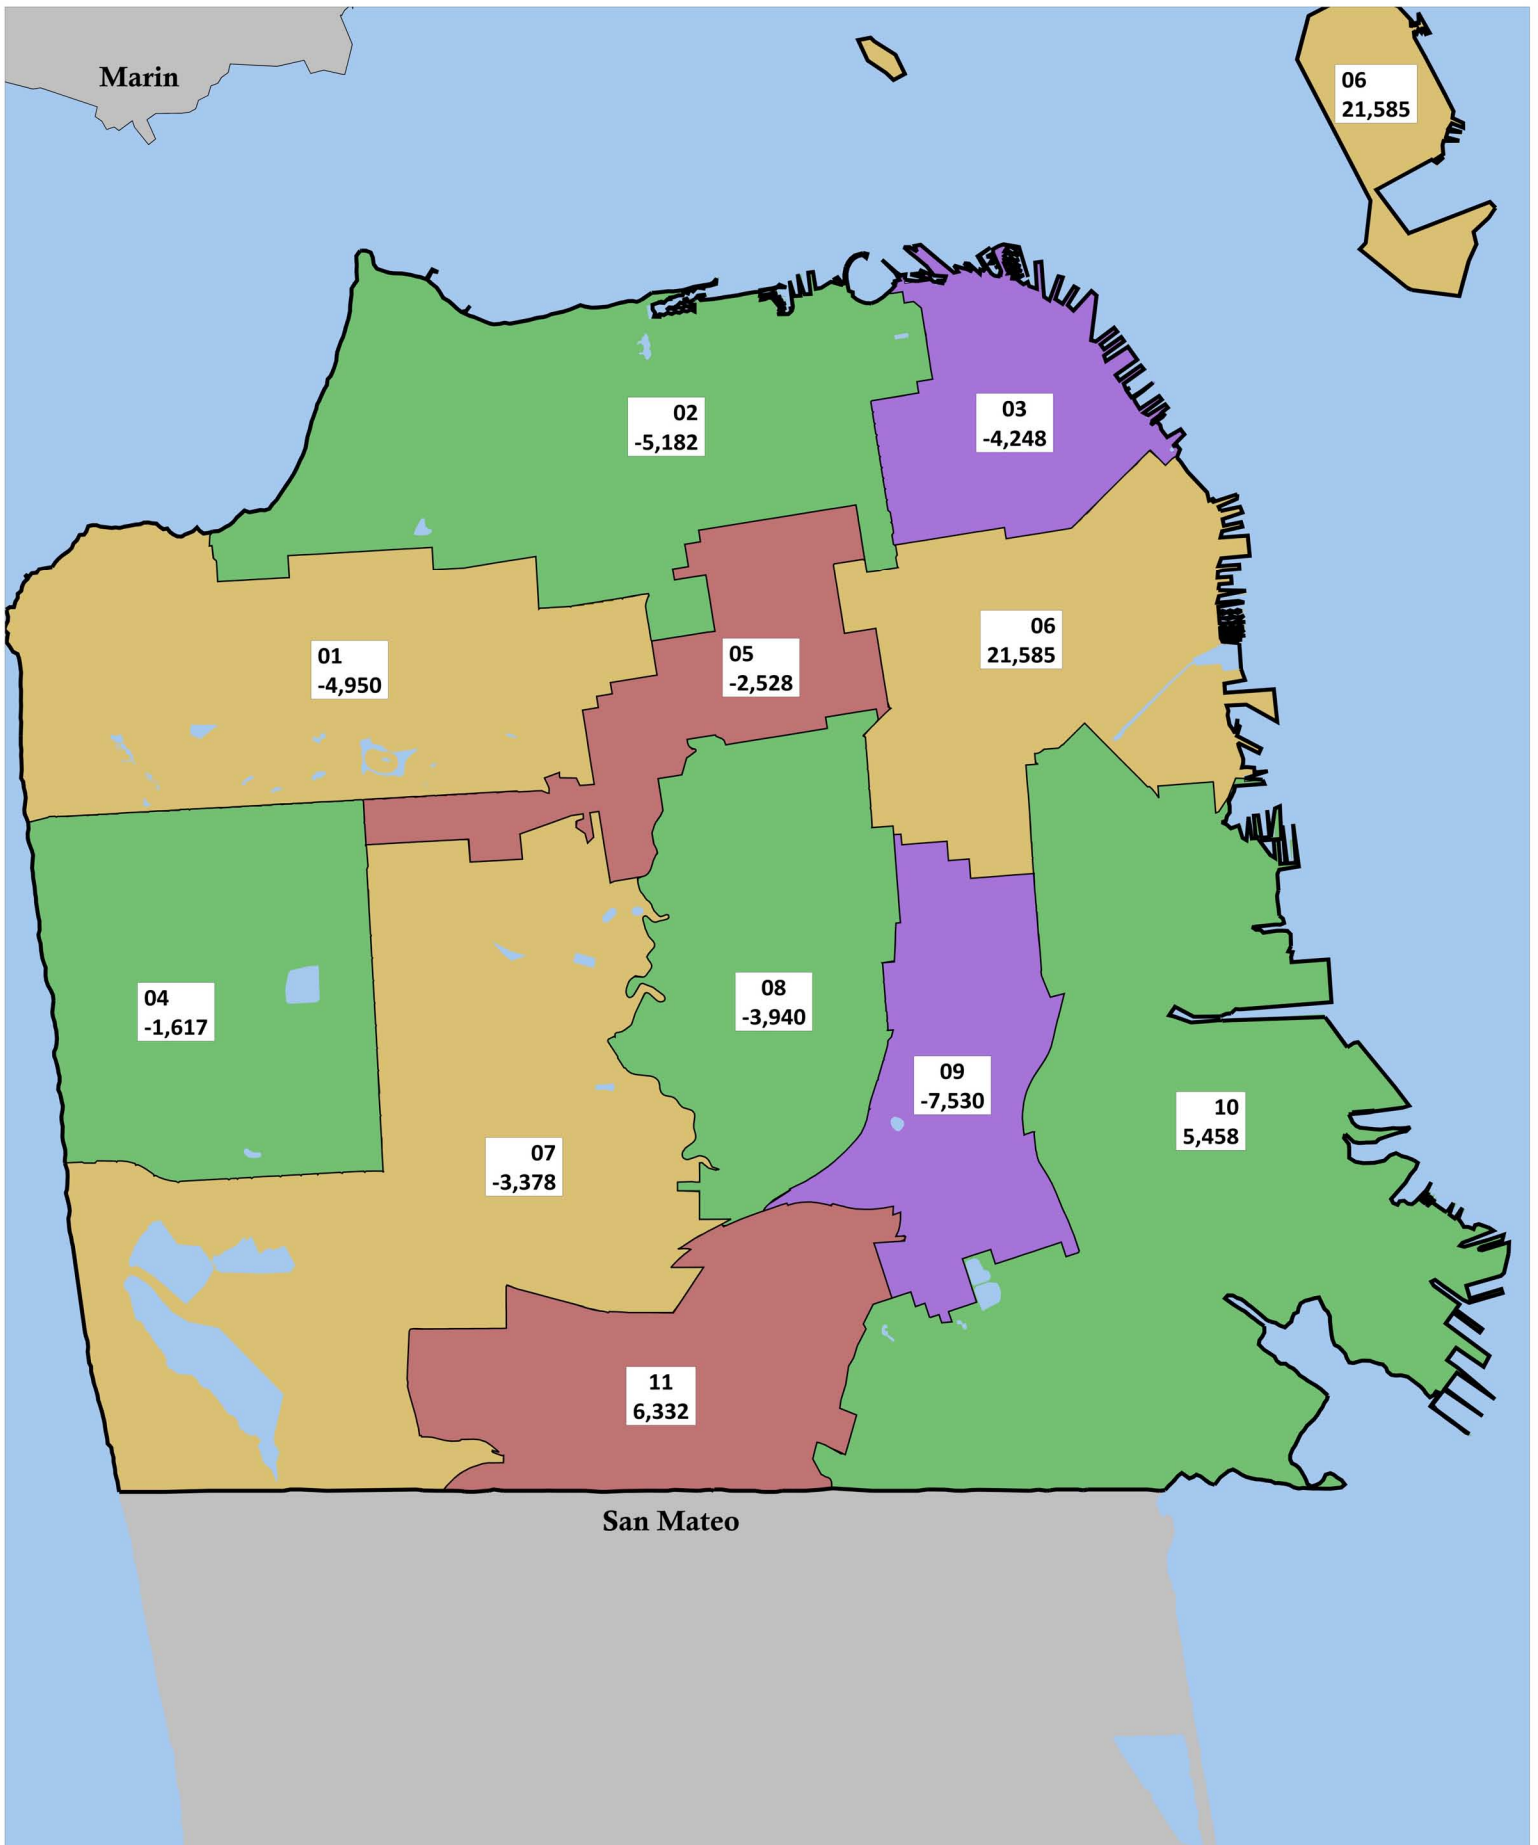

2001 San Francisco Board of Supervisors Districts -Deviation from Ideal District Population-

2001 San Francisco Board of Supervisors Districts -Deviation from Ideal District Population-